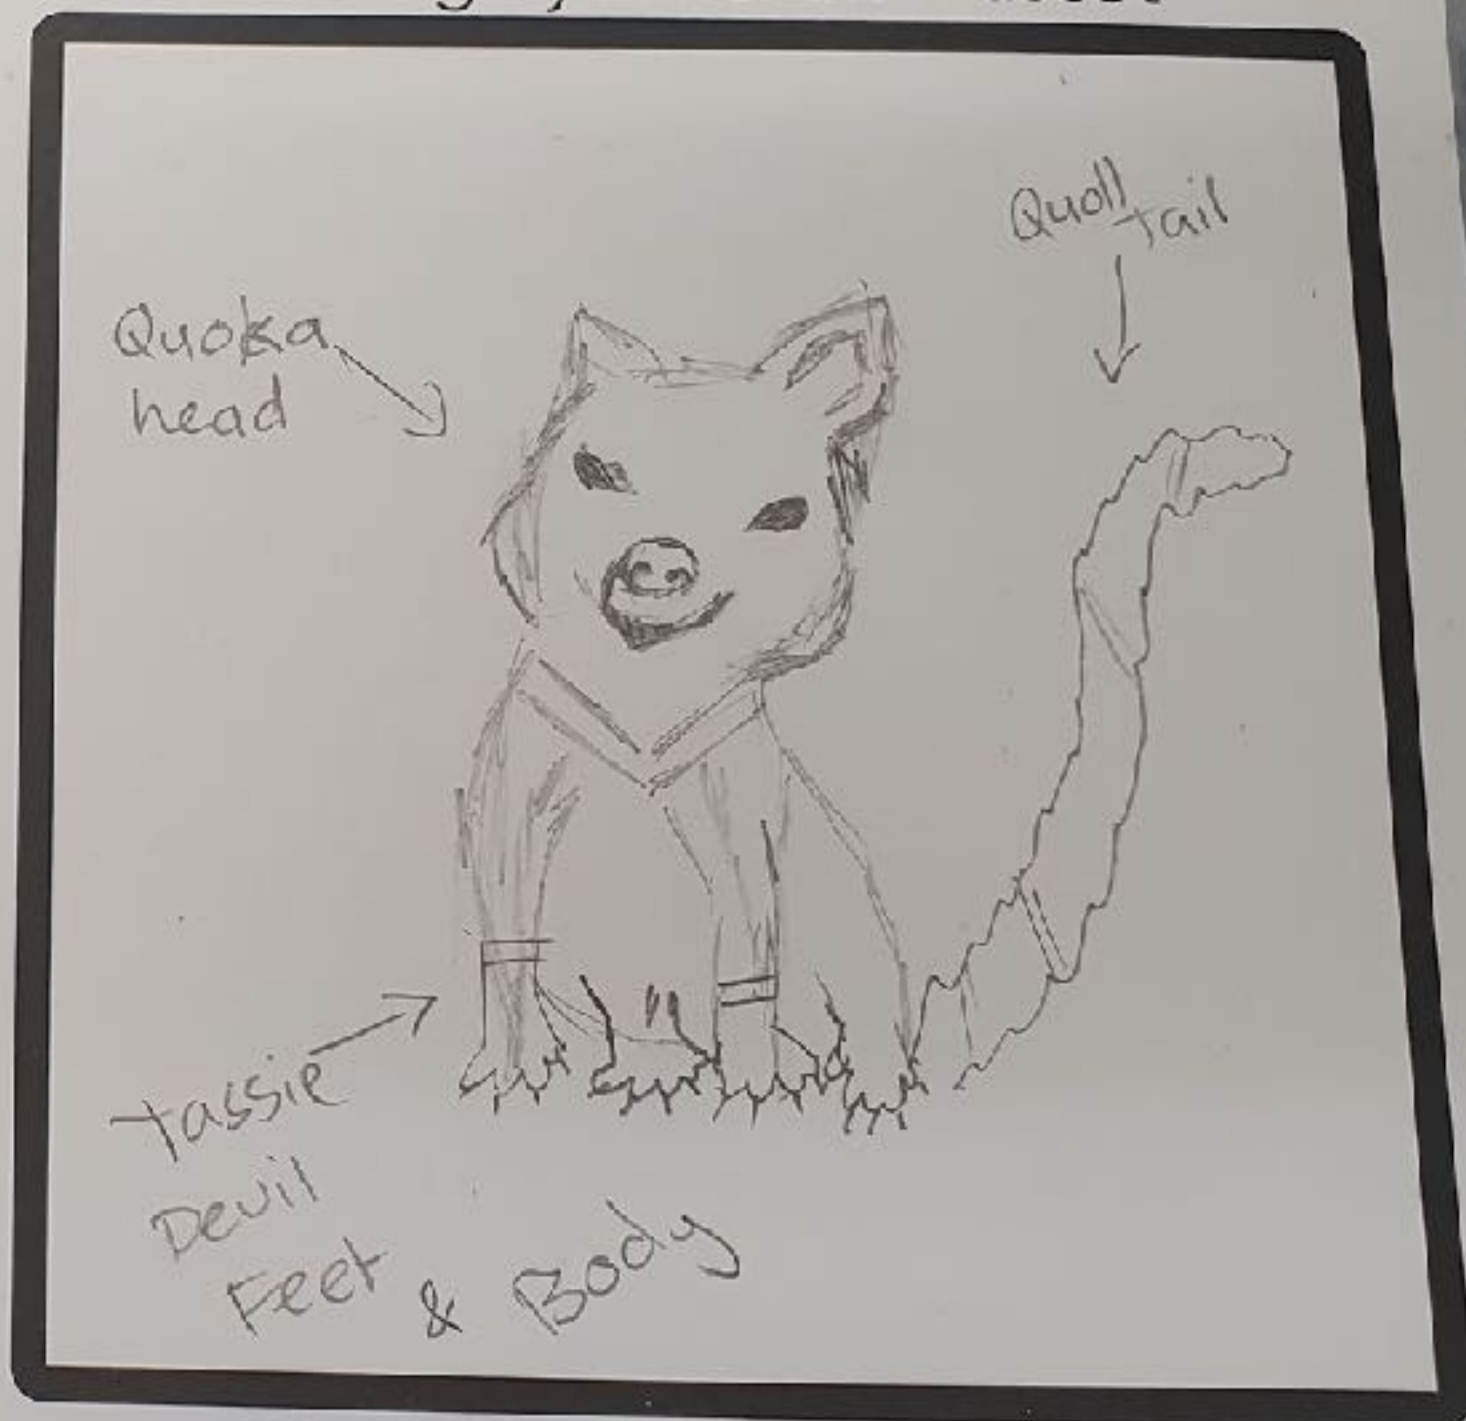

## Who is sam?

Sketch & plan here

Quoka cross quoll  
and tassie Devil.

Smile of quoka  
acurate please! @

Design your SAM mascot

Name: Amelia Eddy Age: 11

School: Katamatite P.S

**sam.**