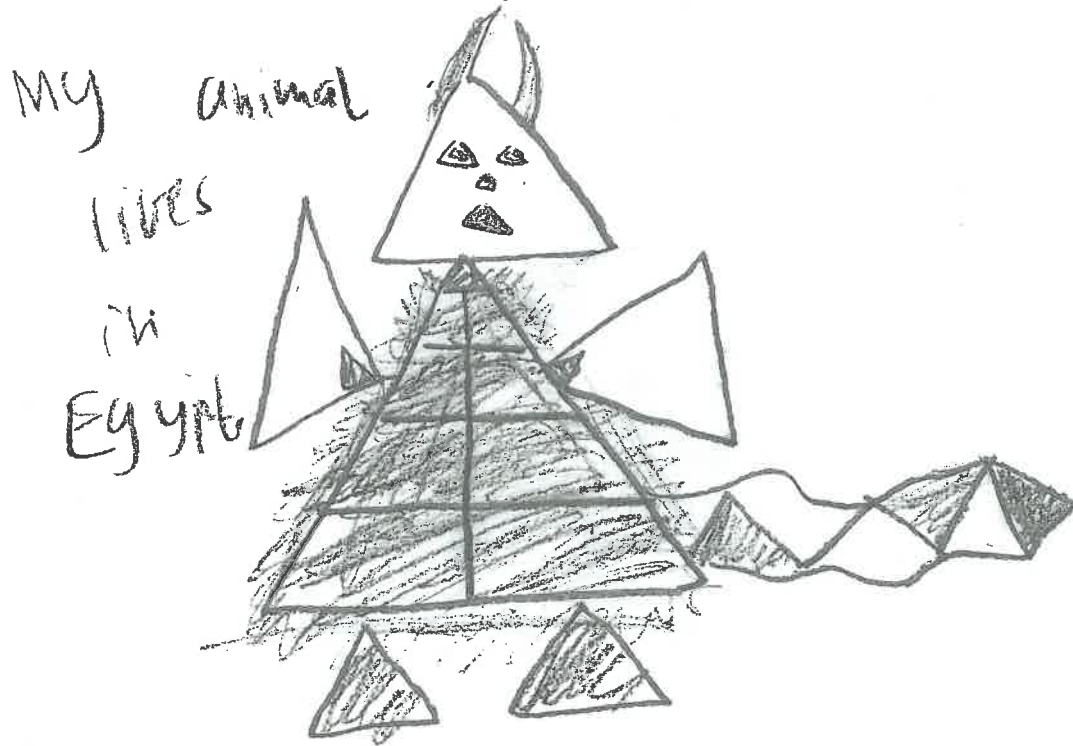

art card.

Who is sam?

Sketch & plan here

Design your SAM mascot

Name: Matilda Age: 7

School: Kialla Central P.S.

sam.

Shepparton Art Museum

art card.

Who is sam?

Sketch & plan here

Design your SAM mascot

Name: Isabelle S Age: 10/11
School: Kialla central P.S

sam.

Shepparton Art Museum

Triangular Drombat

art card.

Who is sam?

Sketch & plan here

Design your SAM mascot

Name: Eva. m 😊❤️😊 Age: 9
School: Kiatta central Primary School!!

art card.

Who is sam?

Sketch & plan here