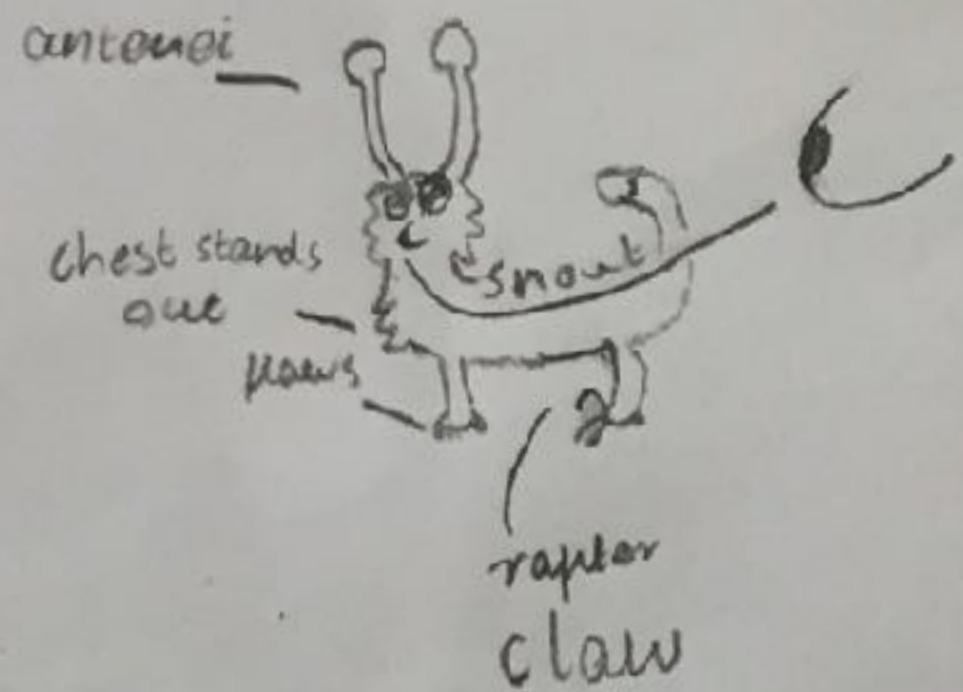

Name: _____
School: _____
Age: _____

art card.
Who's sam?
A new species yet to be
discovered?
Design your SAM mascot.

art card.

Who is sam?

Sketch & plan here

Design your SAM mascot

Name: Elliott Age: 7
School: Mooroopna North P.S.

sam.

Shepparton Art Museum

art card.

Who is sam?

Sketch & plan here

Design your SAM mascot

Name: Ashlee
School: MN

12

a new nat
discovery!

art card.

Who is sam?

Sketch & plan here

Design your SAM mascot

Name: Jesse Wilson Age: 12

School: Mooroona North P.S

sam.

New species yet to be discovered?

sam
Shepparton Art Museum

card.

is sam?

are

Design your SAM mascot

Name: chase Age: 8
School: Mooroopna North P.S.

sam
Shepparton Art Museum